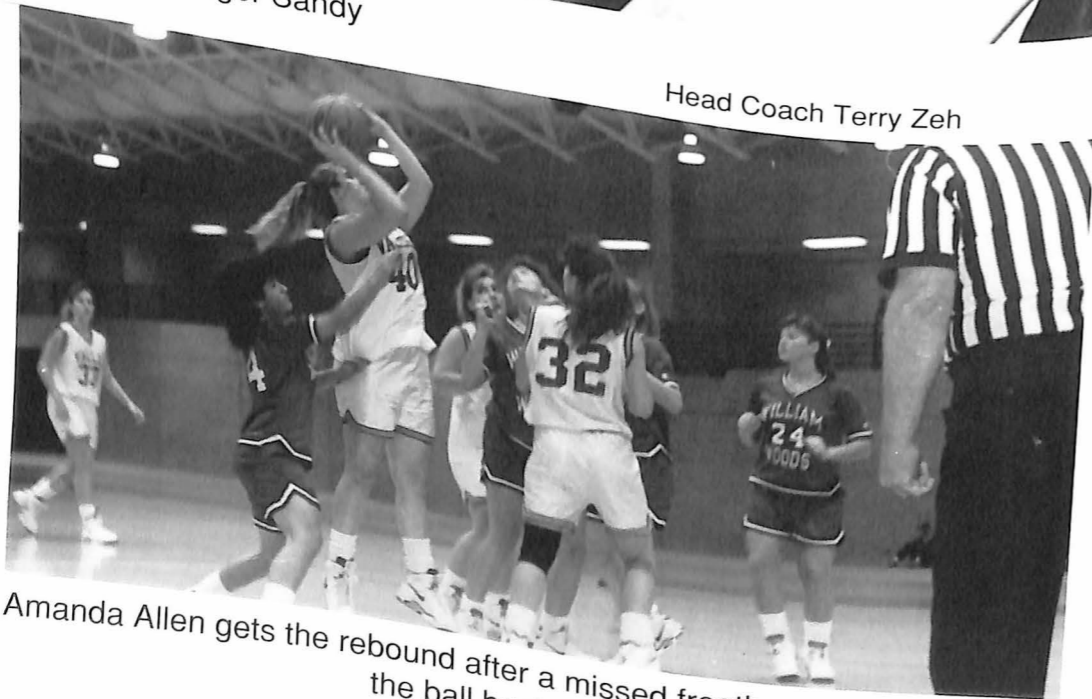

Amanda Allen gets the rebound after a missed freethrow and attempts to put the ball back in the hoop.