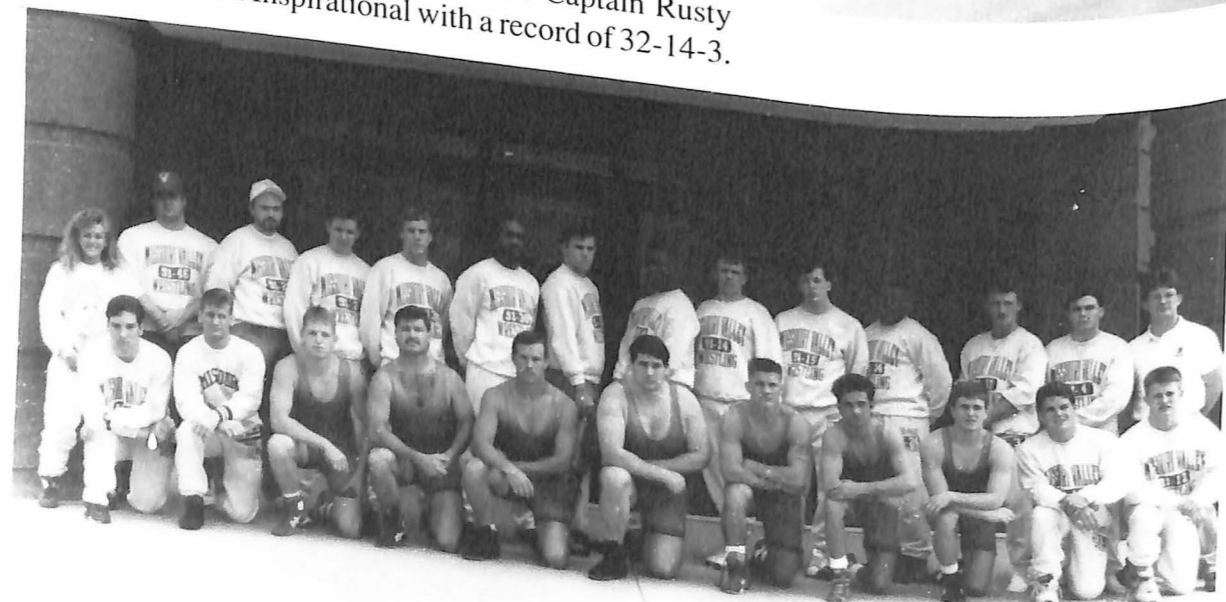

Finishes Year 17 & 7

Wrestling Team Back at MVC

The Vikings return to the wrestling mat after nineteen years of being absent from Missouri Valley College.

Coach Carl H. Hutter, Jr., and assistant coach Michael Mackholz combined their recruiting talents and put together a very strong nucleus of athletes.

As a team the mat men finished 14th nationally and compiled 17 wins and only 7 losses in dual meet competitions.

Individual honors went to team Co-Captain Jimmy Edwards with Most Valuable Wrestler having a record of 34-10. T.J. Manor recieved Most Improved and recieved the Most Pins award with 13 falls and a record of 18-17. Co-Captain Rusty Roark was awarded Most Inspirational with a record of 32-14-3.