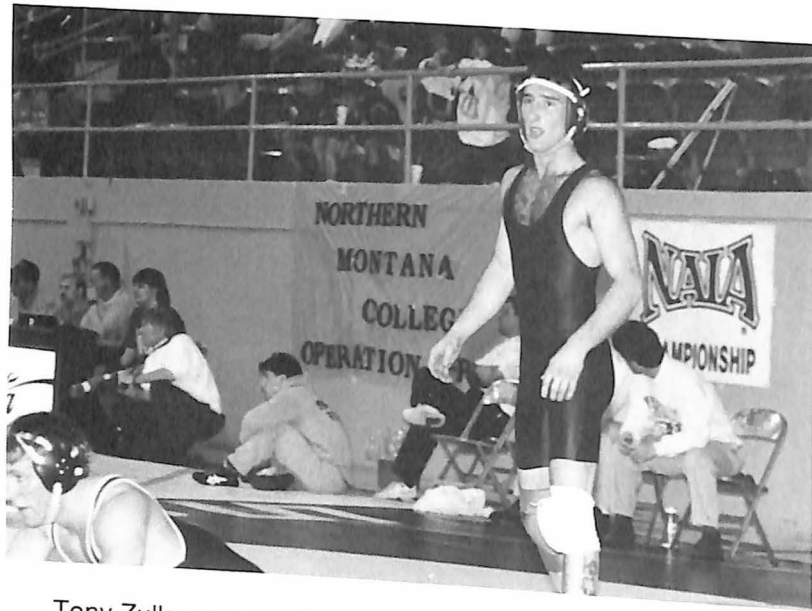

WRESTLING

Tony Zullo prepares for second period on way to first round win at NAIA Nationals.