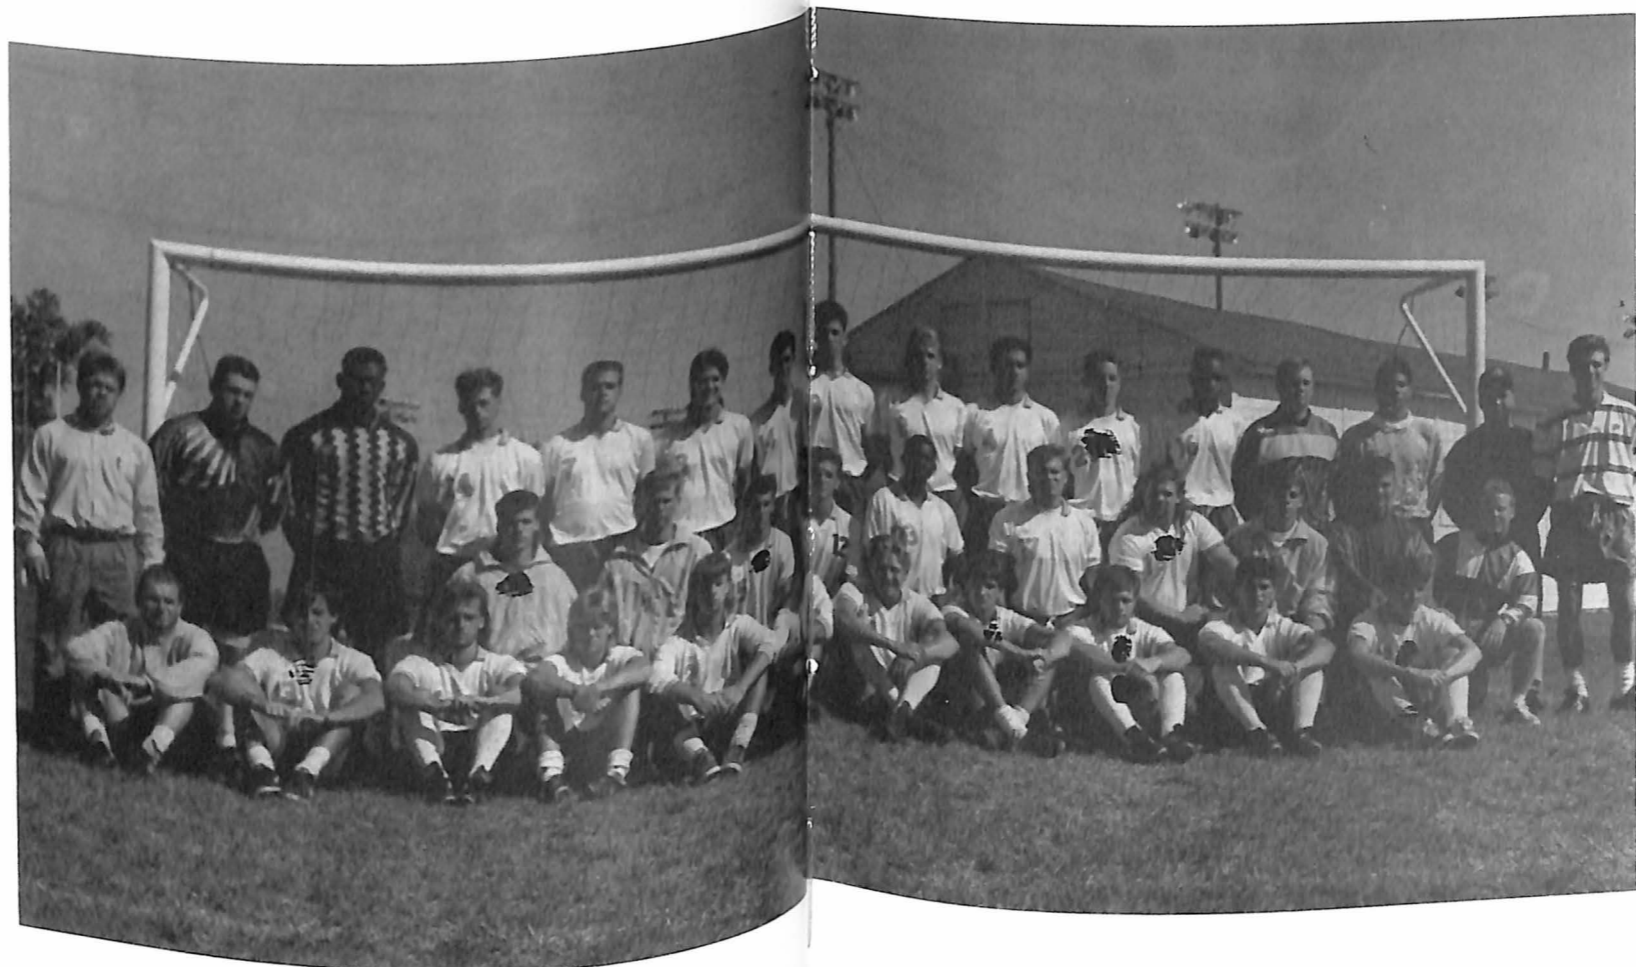

1991-1992 Soccer Team

(Standing) Coach Carl Hutter, Jr., Park Williams, Timothy Tolliver, Patterson Poppell, Shane Schlueter, Tony Cabbage, Jeff Pauk, Clarence Hasenbeck, Charlie Bongner, Doug Fenstermacher, Geoff Balkcom*, Claude Rhone, Danny Burbach, Mike Roberts, Student Coach- Mike Murray, Assistant Coach- Eric Kramaley, (Knelling) Mike Chambers*, Pat Steimel, Jason Lines*, Keith Pohl, Johnny Jackson, Philip "Buddy" Clouse, Scott Adelson*, Adam Thompson, Trainer-Travis Phipps, Student Coach-Nick Steffen (sitting) Tom Sullivan, Nick Randazzo*, Bill Vincill, Greg Shultz, Corey Scruton, Andrew Feller, Andrew Latham, Adem Cahajic*, Rodney Bratcher*, Eric Lanzafame, Matt Murphy*. *'91 Returning lettermen.