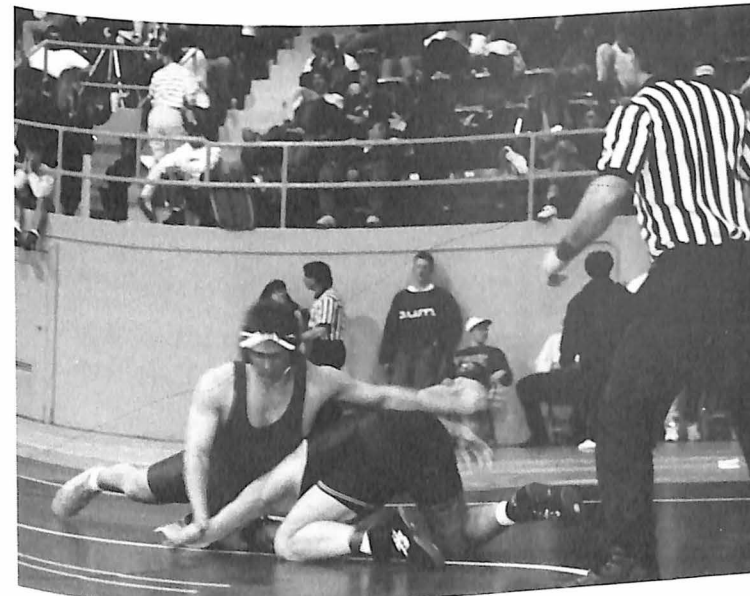

Steve Allen engaging adversary in seventh place match in Montana.